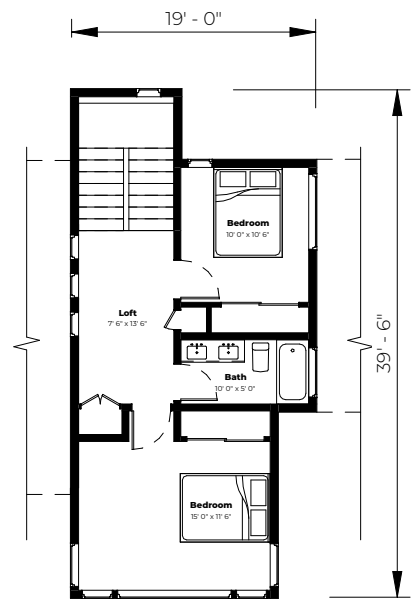

Main Floor Plan
1641 sqft

Upper Floor Plan
558 sqft

GEORGIA STRAIT SERIES
Valdes

Bedrooms: 3+ Flex
Bathrooms: 2.5
Floor Area: 2199 sqft
optional deck, garage & basement available