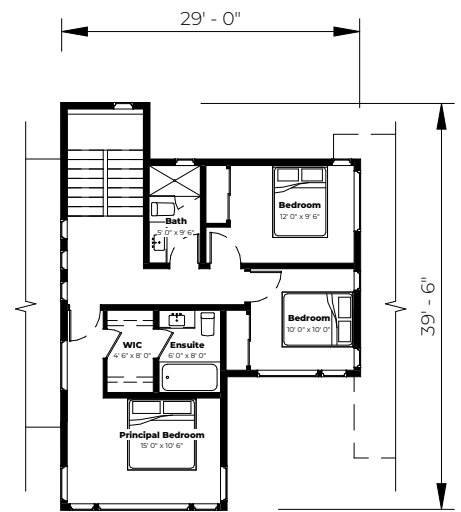

**Main Floor Plan**

2076 sqft

**Upper Floor Plan**

794 sqft

GEORGIA STRAIT SERIES

# Salt Spring

Bedrooms: 4 + Flex + Suite  
Bathrooms: 4.5  
Floor Area: 2870 sqft  
optional deck, garage & basement available