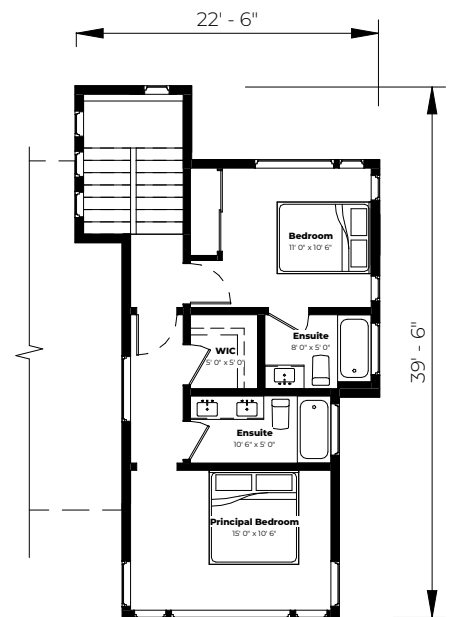

**Main Floor Plan**

1421 sqft

**Upper Floor Plan**

571 sqft

GEORGIA STRAIT SERIES

# Pender

Bedrooms: 2+ Flex  
Bathrooms: 3  
Floor Area: 1992 sqft  
optional deck, garage & basement available