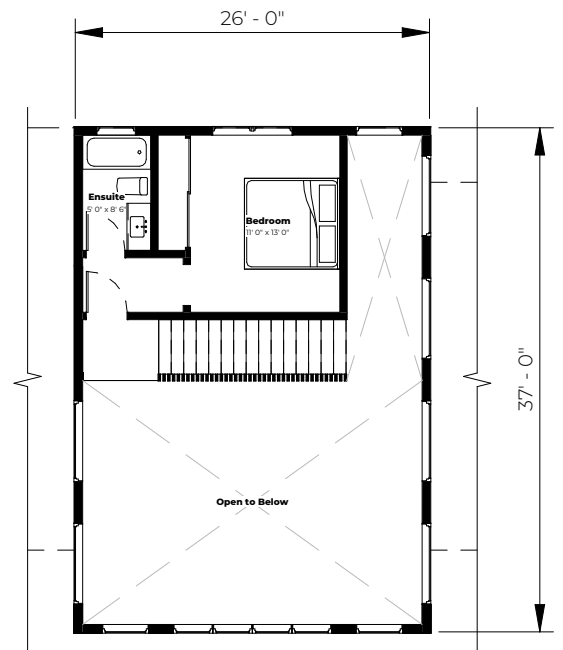

Main Floor Plan

1745 sqft

Upper Floor

306 sqft

KOOTENAY SERIES

Nelson

Bedrooms: 2+ Flex
Bathrooms: 2.5
Floor Area: 2051 sqft
optional deck, garage & basement available