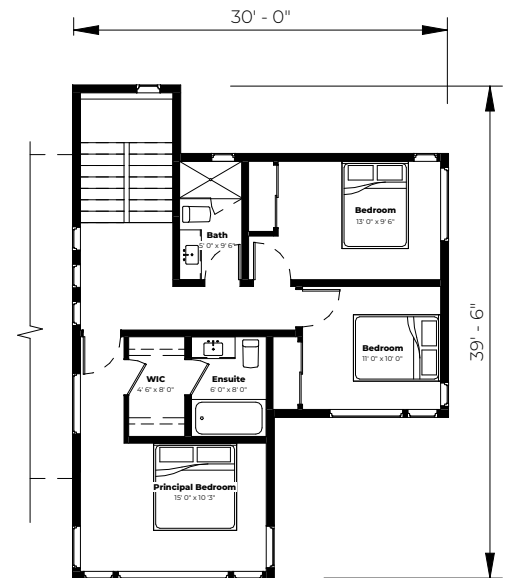

**Main Floor Plan**

1641 sqft

**Upper Floor Plan**

794 sqft

GEORGIA STRAIT SERIES

**Galiano**

Bedrooms: 4 + Flex  
Bathrooms: 3.5  
Floor Area: 2435 sqft

optional deck, garage & basement available