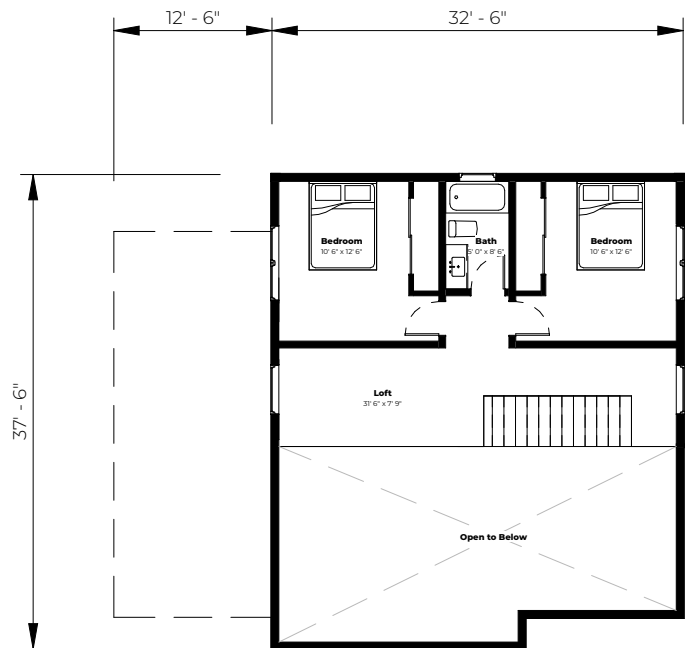

**Main Floor Plan**

1569 sqft

**Loft Plan**

651 sqft

MUSKOKA SERIES

# Dorset

Bedrooms:  
Bathrooms:  
Floor Area:

3+ Flex  
2.5  
2220 sqft

optional deck, garage & basement available