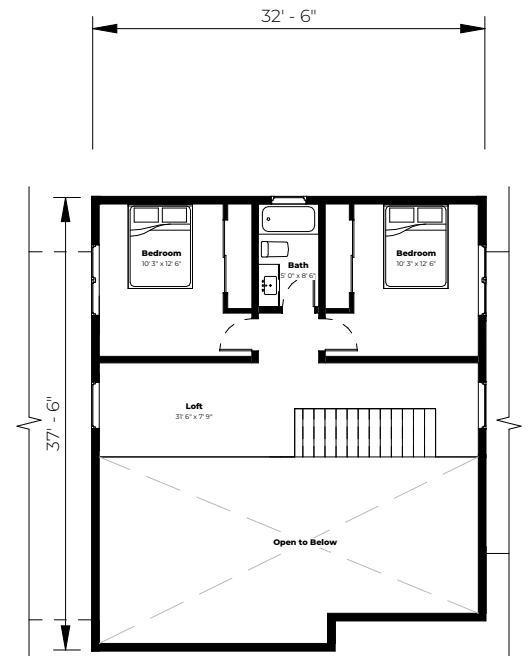

Main Floor Plan

2469 sqft

Loft Plan

651 sqft

MUSKOKA SERIES

Bobcaygeon

Bedrooms: 4+ Flex + Suite
Bathrooms: 4
Floor Area: 3120 sqft
optional deck, garage & basement available