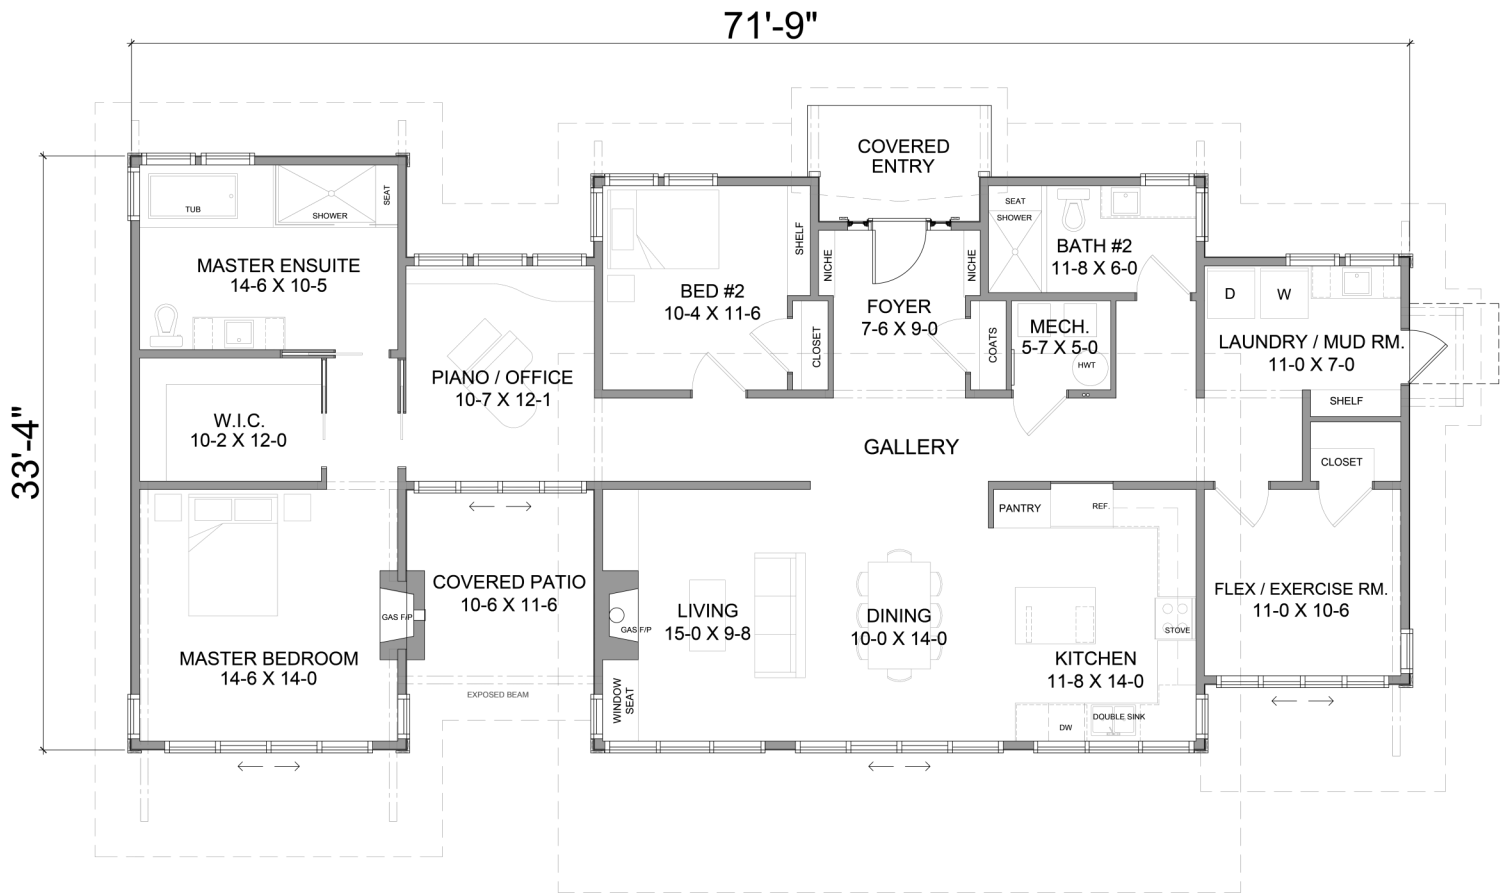

## WESTCOAST CONTEMPORARY

Main Floor 2,012 s.f.

Basement Optional

Copyright 2022 Tamlin Int. Homes