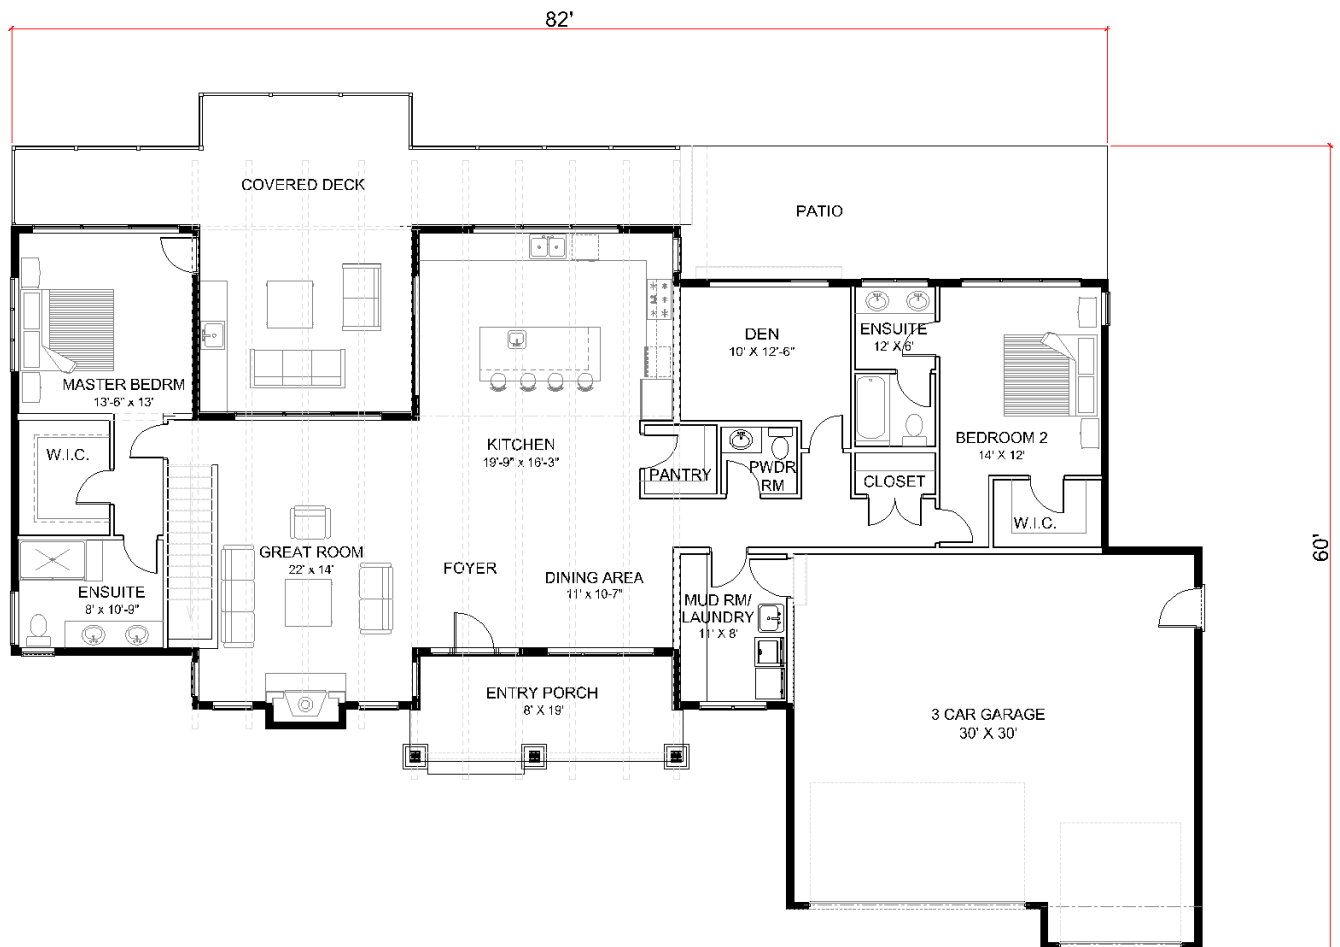

# COLUMBIA 2176

## WESTCOAST CONTEMPORARY

Main Floor 2,176 s.f.

Copyright 2020 Tamlin Int. Homes