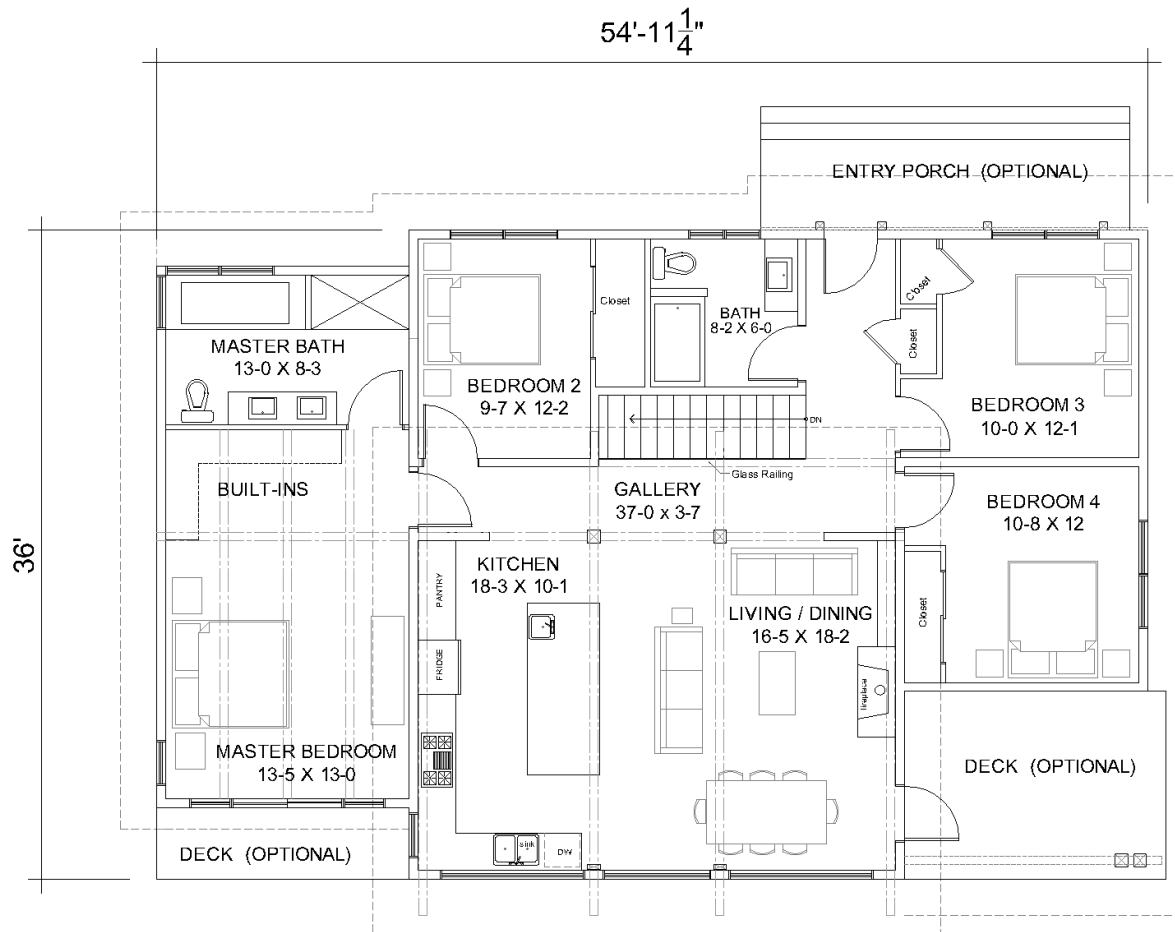

## WESTCOAST CONTEMPORARY

Main Floor 1,753 s.f.

Copyright 2019 Tamlin Int. Homes