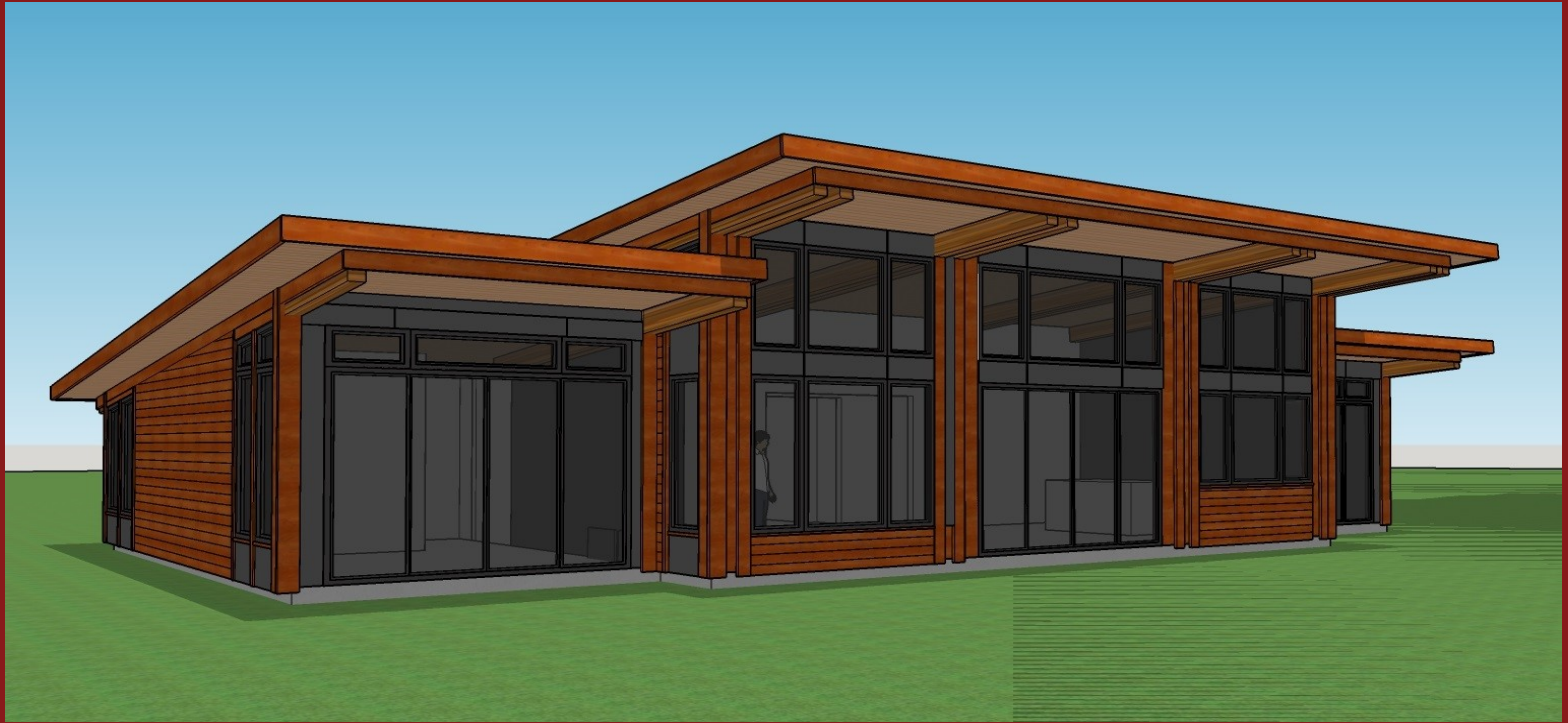

GAMBIER 2271

WEST COAST CONTEMPORARY

MAIN FLOOR

Main Floor 2,271 s.f.

Copyright 2019 Tamlin Int. Homes