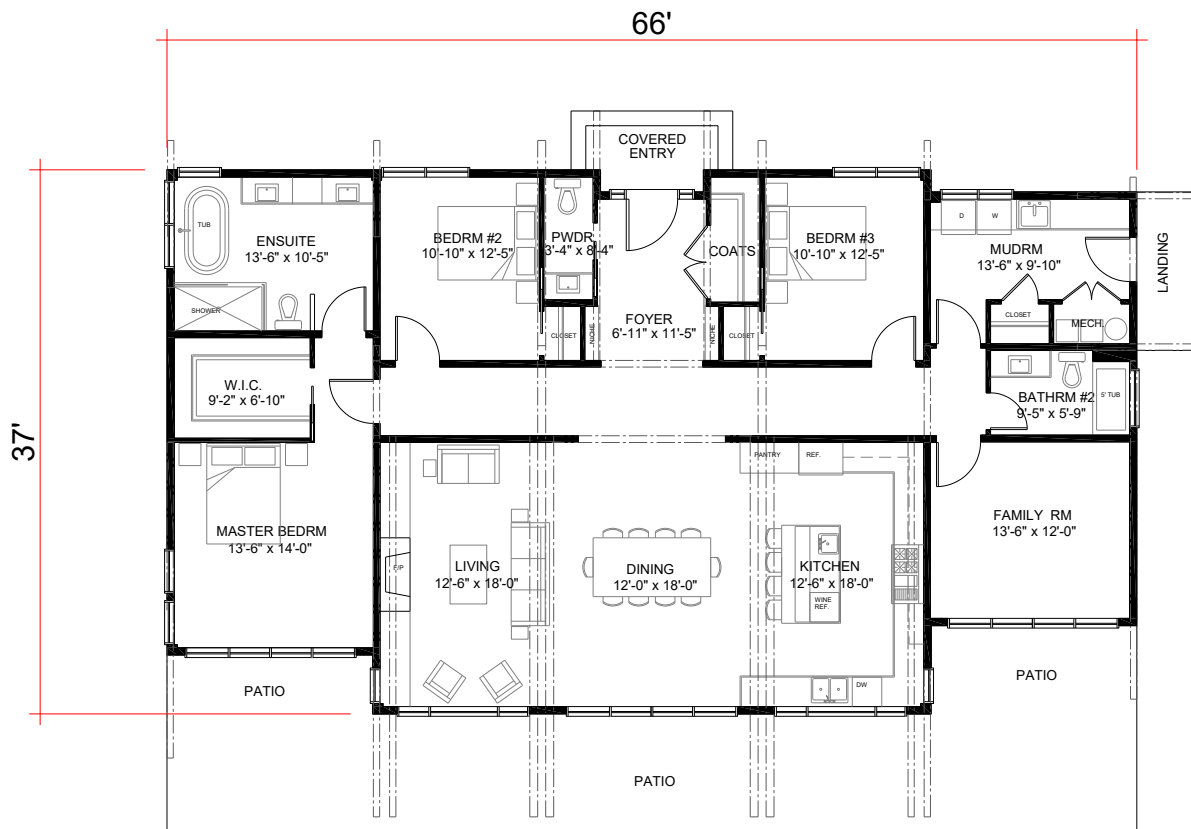

GAMBIER 2271

WEST COAST CONTEMPORARY

MAIN FLOOR

Main Floor 2,271 s.f.

Copyright 2019 Tamlin Int. Homes