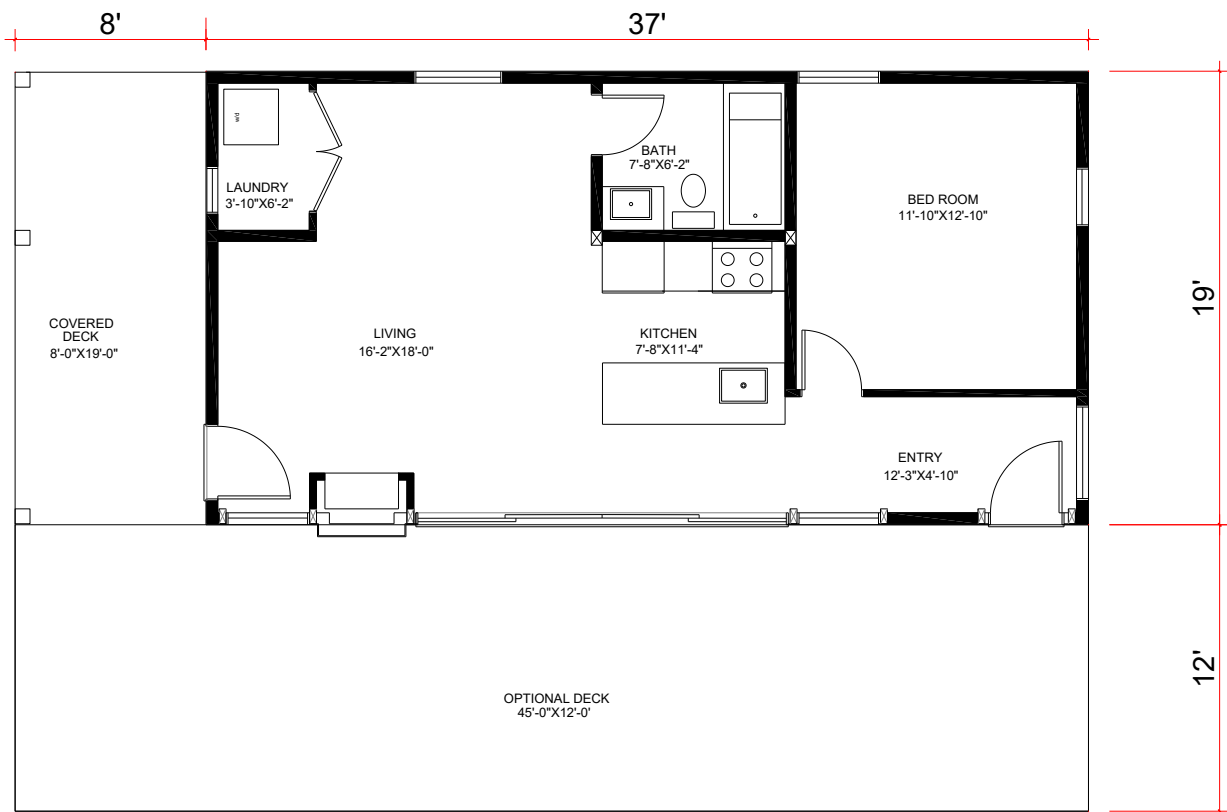

CONTEMPORARY RANCHER 700

WESTCOAST CONTEMPORARY

Main Floor 700 s.f.

Covered Deck 152 s.f.

Copyright 2019 Tamlin Int. Homes