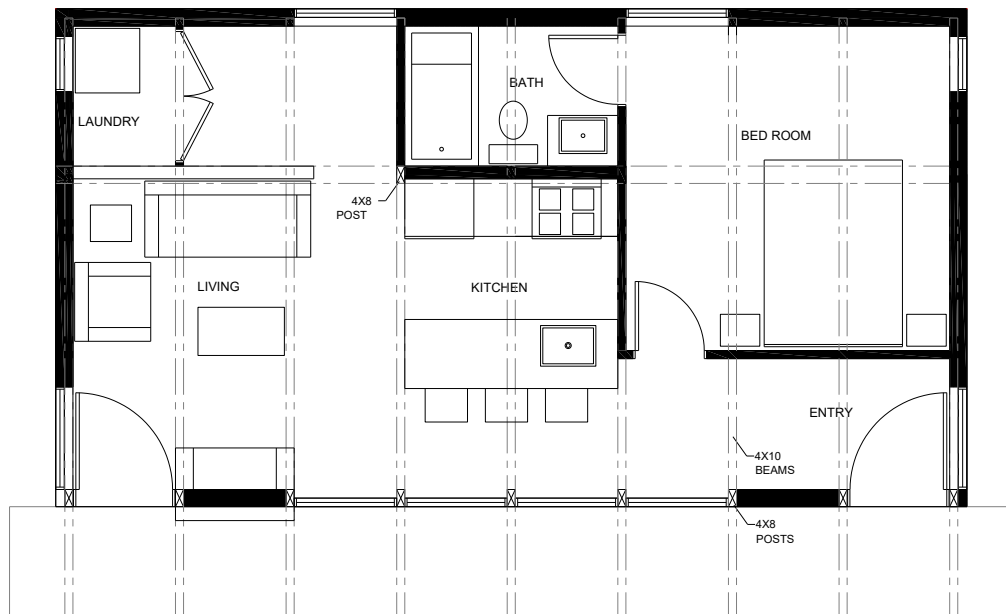

# CONTEMPORARY RANCHER 593

WESTCOAST CONTEMPORARY

32'-11 1/2"

18'

Main Floor 593 s.f.

## MAIN FLOOR

Copyright 2019 Tamlin Int. Homes