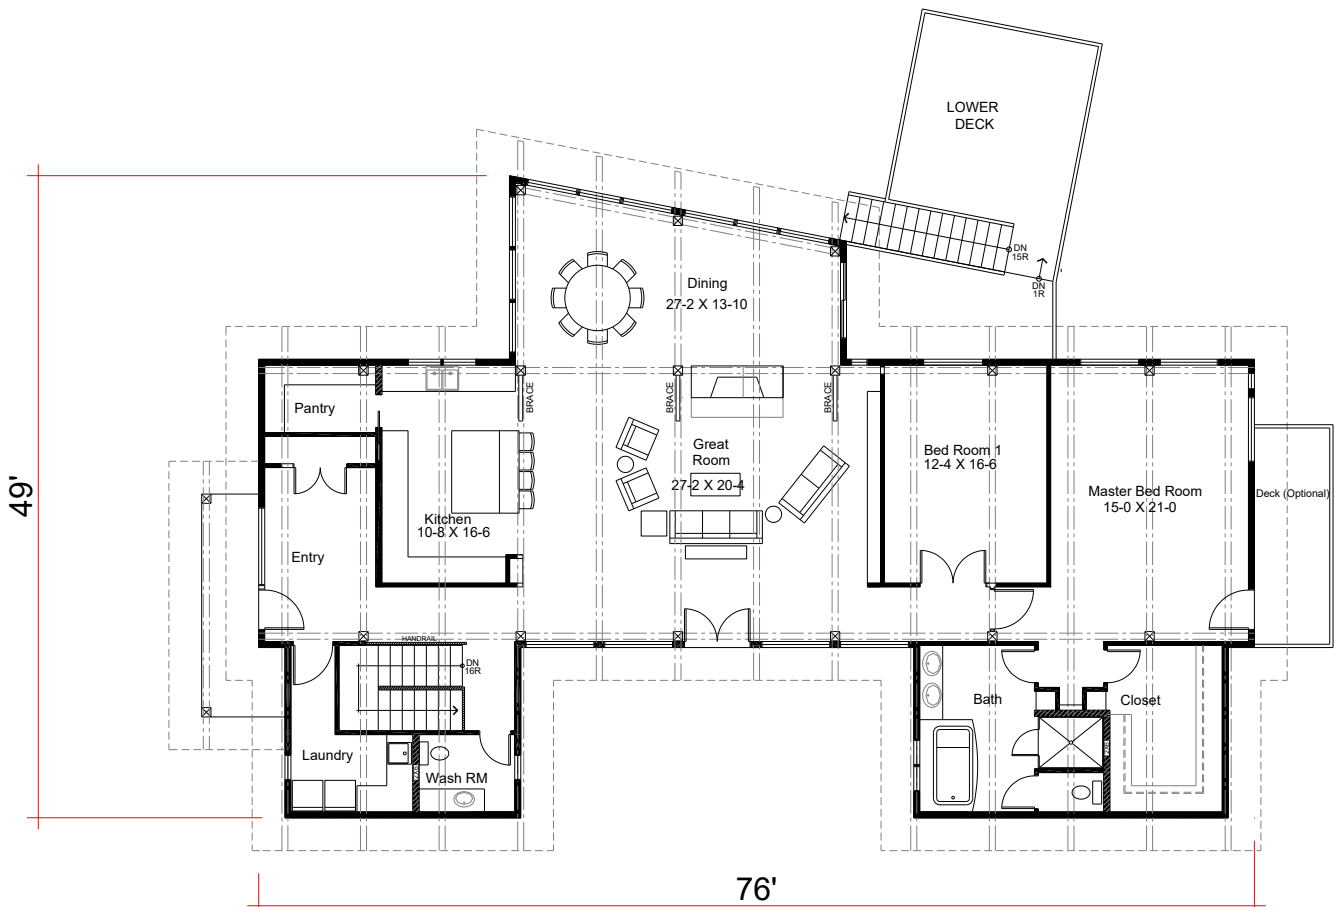

# ORCAS ISLAND 2536

## WESTCOAST CONTEMPORARY

Main Floor 2536 sq.ft.  
Deck Option 340 s.f.

### MAIN FLOOR

Copyright 2019 Tamlin Int. Homes