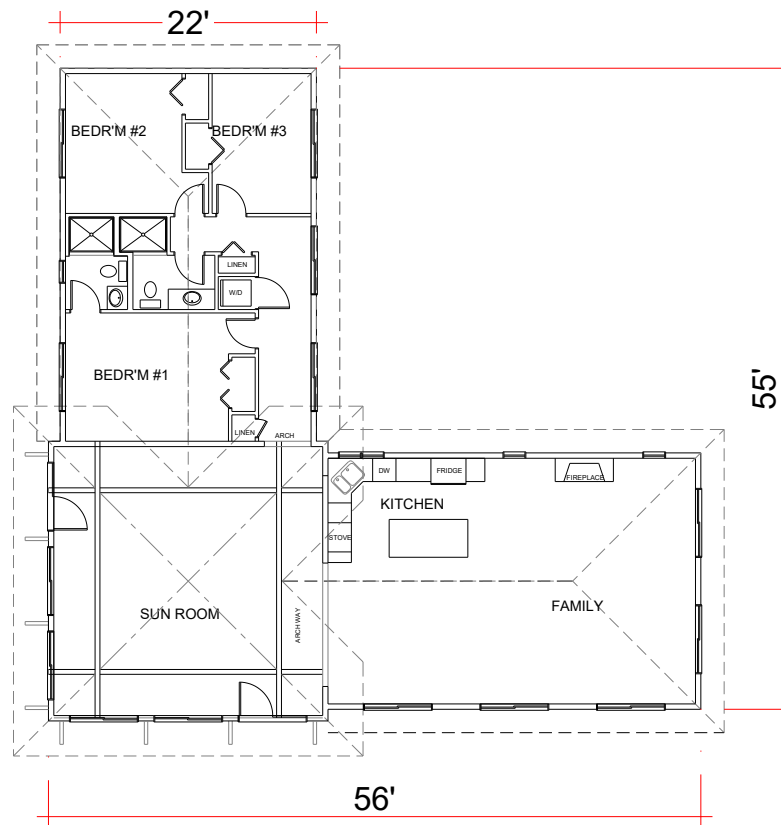

# WHITE SAND

## WESTCOAST CONTEMPORARY

Main Floor 1,984 s.f.  
Deck Option 1,534 s.f.