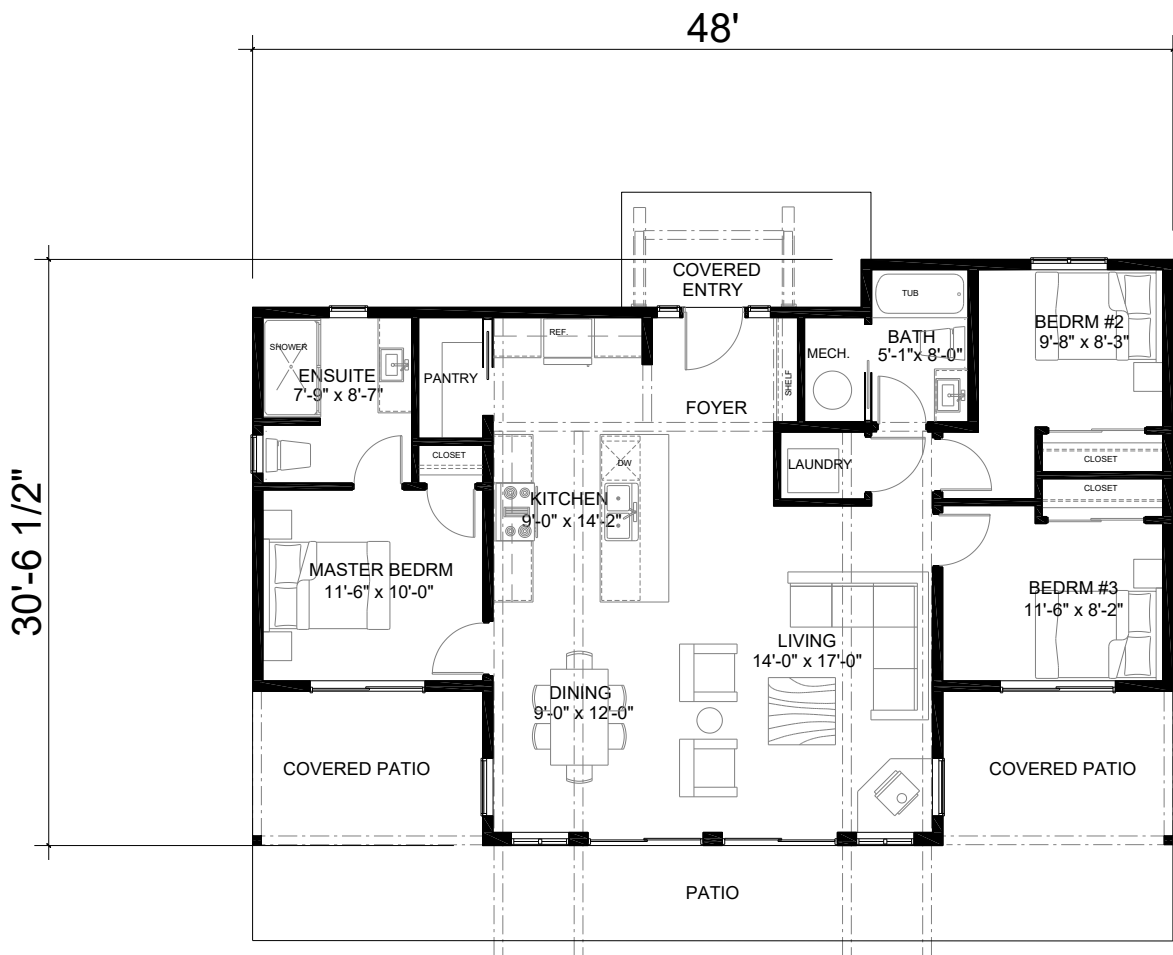

# DISCOVERY RIDGE 1193

## WESTCOAST CONTEMPORARY

Main Floor 1,193 s.f.

Copyright 2019 Tamlin Int. Homes