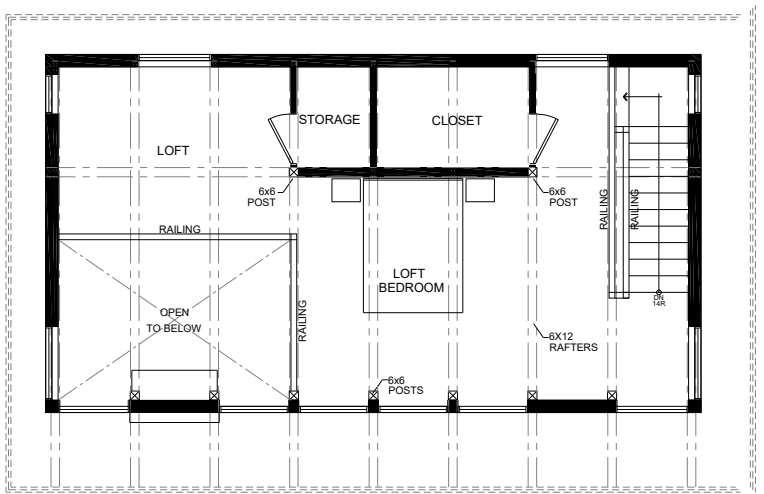

# CONTEMPORARY TIMBER CABIN

## WESTCOAST CONTEMPORARY

32' - 11-1/2"

### MAIN FLOOR

### UPPER FLOOR

Main Floor 593 s.f.

Upper Floor 435 s.f.

---

Total 1,028 s.f.

Copyright 2019 Tamlin Int. Homes