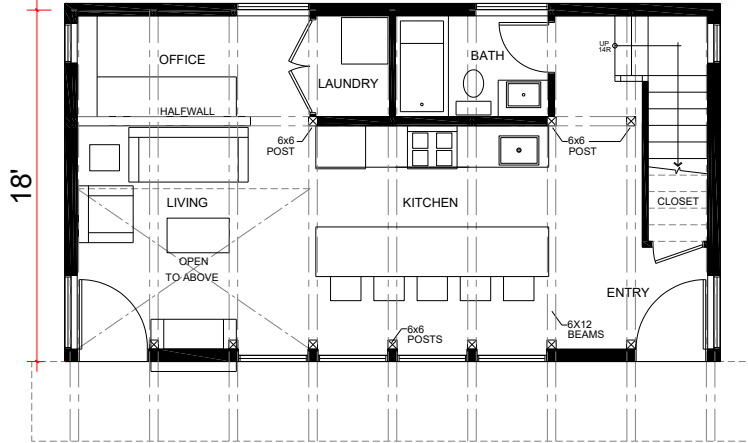

# CONTEMPORARY TIMBER CABIN

## WESTCOAST CONTEMPORARY

32' - 11-1/2"

### MAIN FLOOR

### UPPER FLOOR

Main Floor 593 s.f.

Upper Floor 435 s.f.

---

Total 1,028 s.f.

Copyright 2019 Tamlin Int. Homes