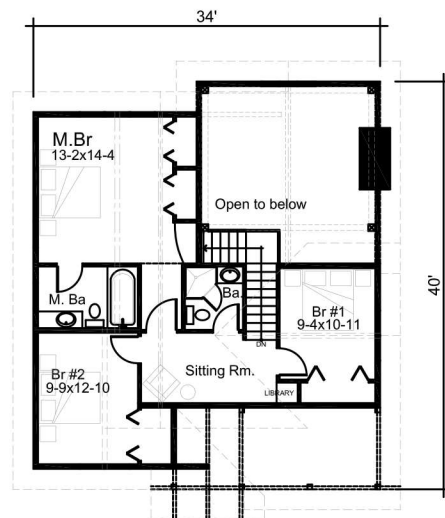

MAIN FLOOR

UPPER FLOOR

Main Floor 1,125 s.f.
 Upper Floor 805 s.f.
 Total: 1,930 s.f.

Basement optional

TAMLIN INTERNATIONAL HOMES LTD.
 BRITISH COLUMBIA, CANADA
 TOLL FREE 1.877.TAMLIN1 (1.877.826.5461)
 sales@tamlinhomes.com