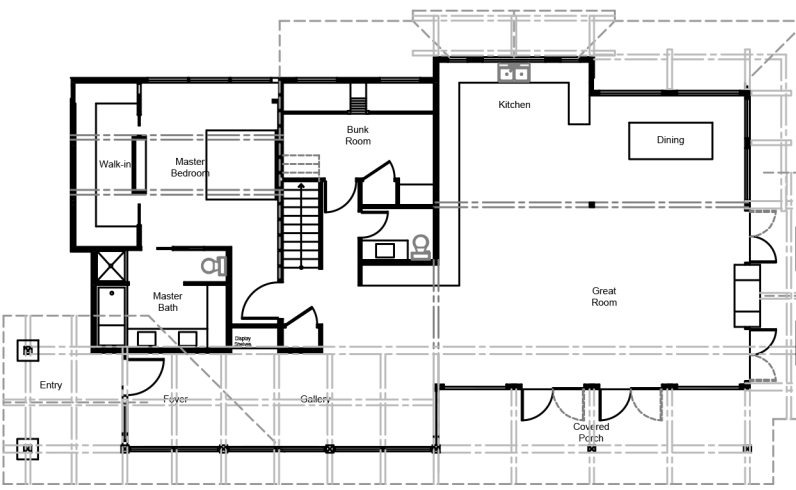

# Fern Ridge

HYBRID TIMBER FRAME

Main Floor 2,230 sq.ft.  
 Upper 720 sq.ft.  
 Total 2,950 sq.ft.

## MAIN FLOOR