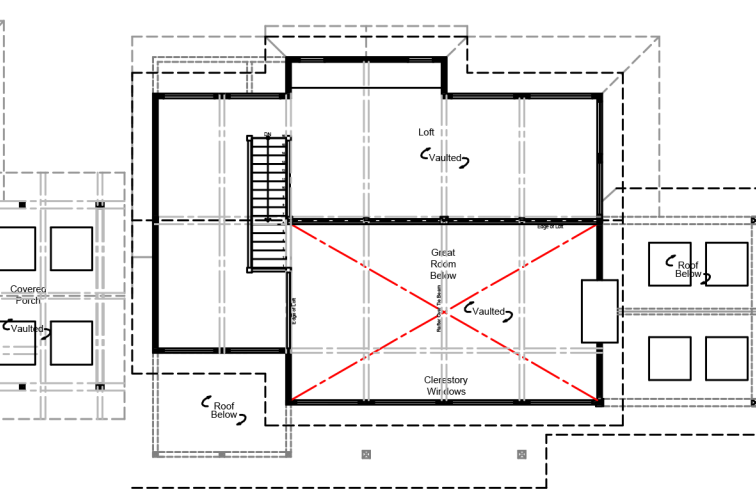

# Fern Ridge

HYBRID TIMBER FRAME

Main Floor 2,230 sq.ft.  
 Upper 720 sq.ft.  
 Total 2,950 sq.ft.

## MAIN FLOOR